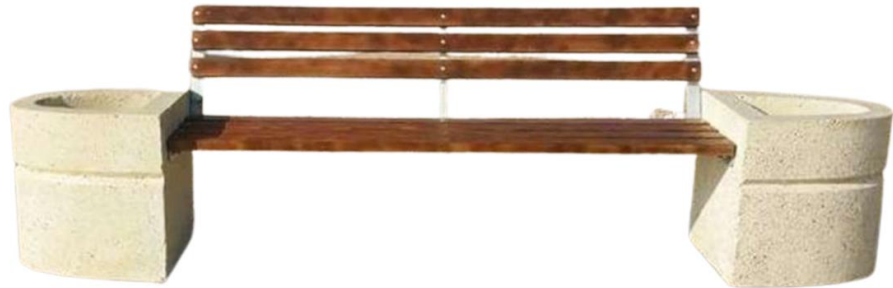

Wooden chair

Length 180 cm,
Height 60 cm.
Width 90 cm