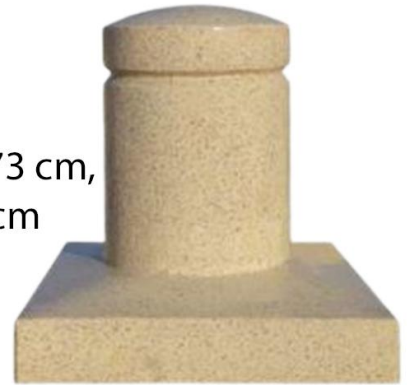

Vertical bumper

Diameter 73 cm,
height 45 cm